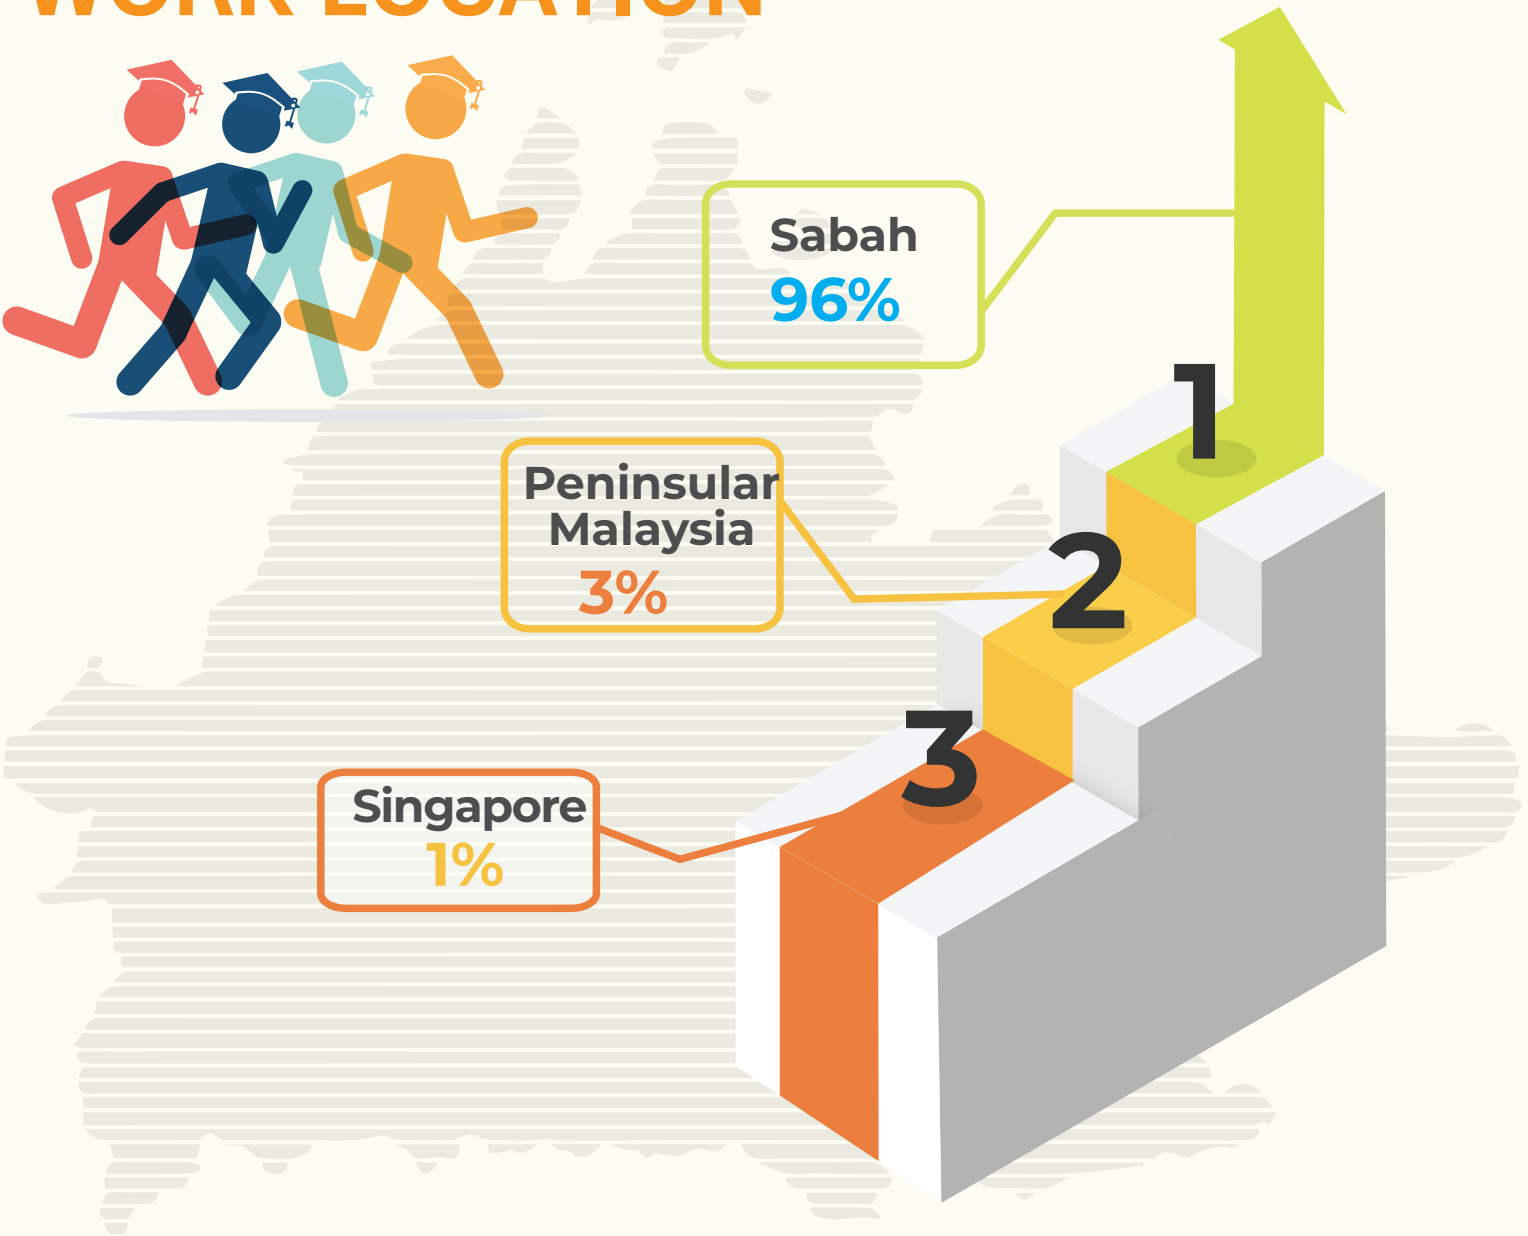

GRADUATES' CHOICE: WHERE TO AFTER GRADUATION?

Graduates' Preferred WORK LOCATION

FINDINGS & ANALYSIS:

Our latest survey on Sabahan graduates' opinion shows that local fresh graduates prefer to work in their hometown - The No.1 location for Sabahans. 96% of graduates respondents are willing to remain in Sabah for a job. 3% prefer to seek work opportunities at Peninsular Malaysia while only 1% chooses to find work outside of Sabah at Singapore.