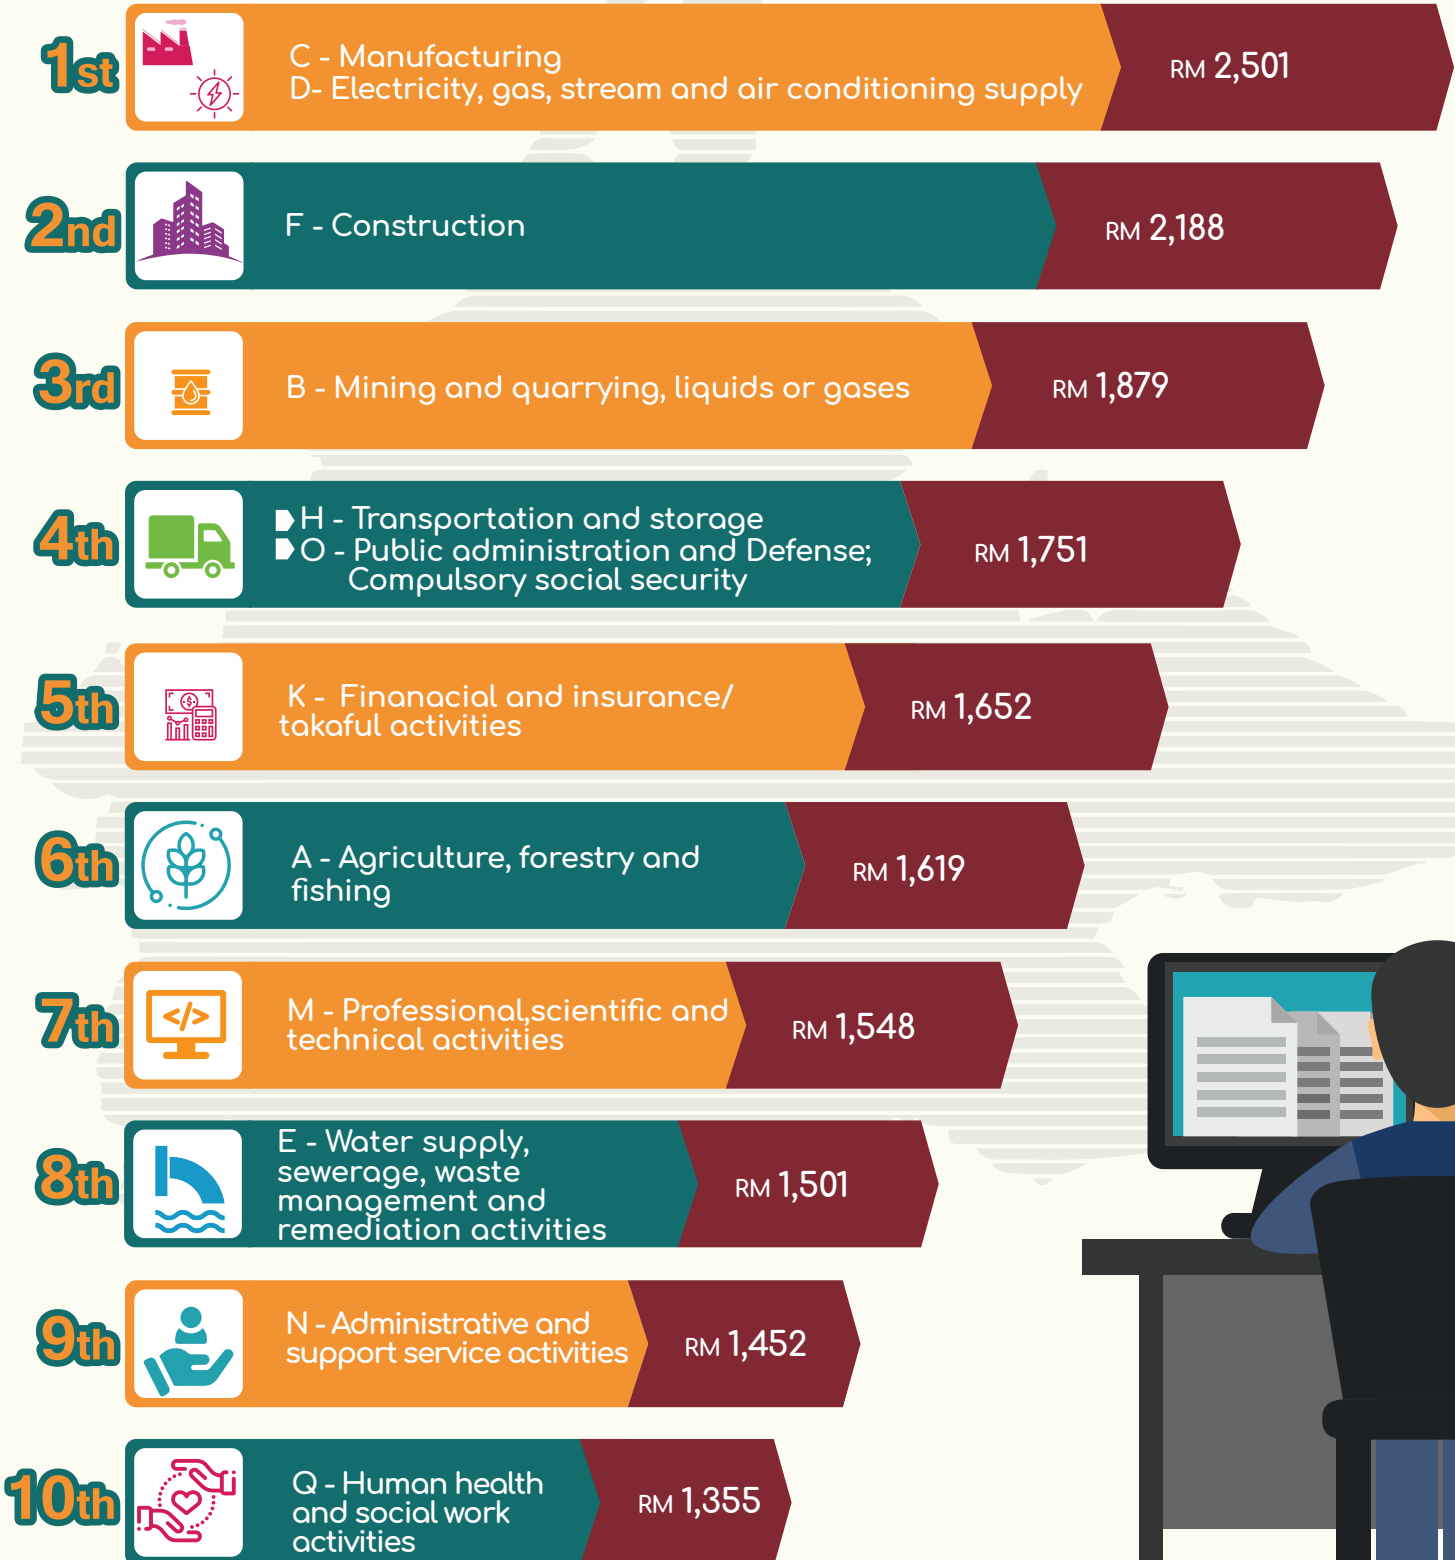

## FACTS & FINDINGS

# TOP HIGHEST PAYING JOB SECTORS IN SABAH 10 UP TO 2 YEARS WORKING EXPERIENCE

# TOP HIGHEST PAYING JOB SECTORS IN SABAH 10 OVER 5 YEARS WORKING EXPERIENCE

**1st**  D - Electricity, gas, steam and air conditioning supply **RM 5,001**

**2nd**  B - Mining and quarrying, liquids or gases **RM 4,251**